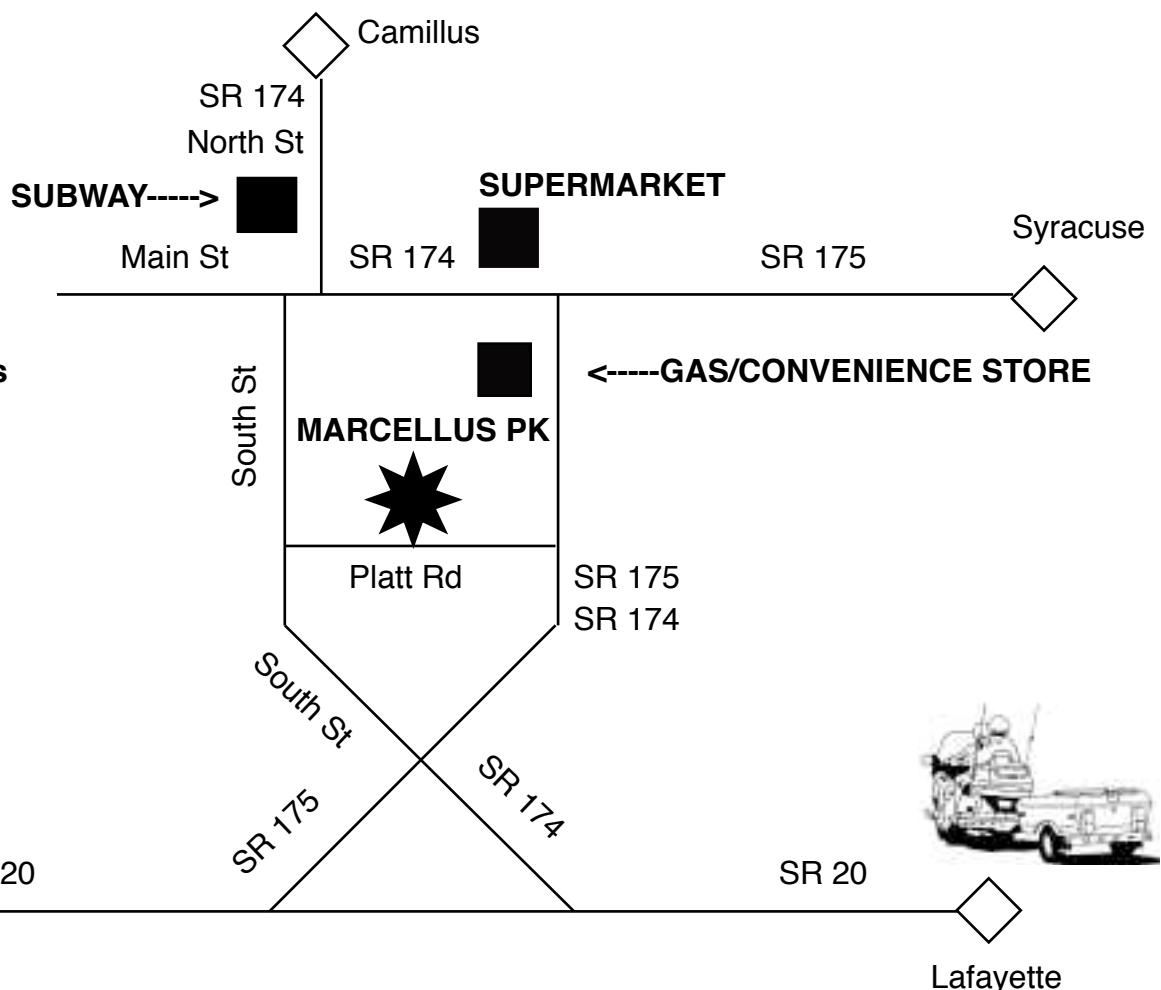

# 2009 GWRRA NY District Ride-In

**When:** Sunday, May 17, 2009 11:00AM-3:00PM

**Where:** Marcellus Park Platt Rd Marcellus, NY 13108  
Latitude: 42° 58' 31"N Longitude: 76° 20' 12"W

**Food:** Please bring your own food and drink. Grills and charcoal will be provided by host Chapter D. A grocery store, a gas station/ convenience store, and, Subway are nearby (see map).

**Cost:** Entrance to the park is free. Chapter D requests a \$1.00 per person donation toward the cost of park facility usage

**Facilities:** Multiple restrooms, walking paths, trout stream, horse shoes and ball fields as available, paved roads and parking.

For help with directions call:

Julie: 315-391-6970  
Bill: 315-391-6969